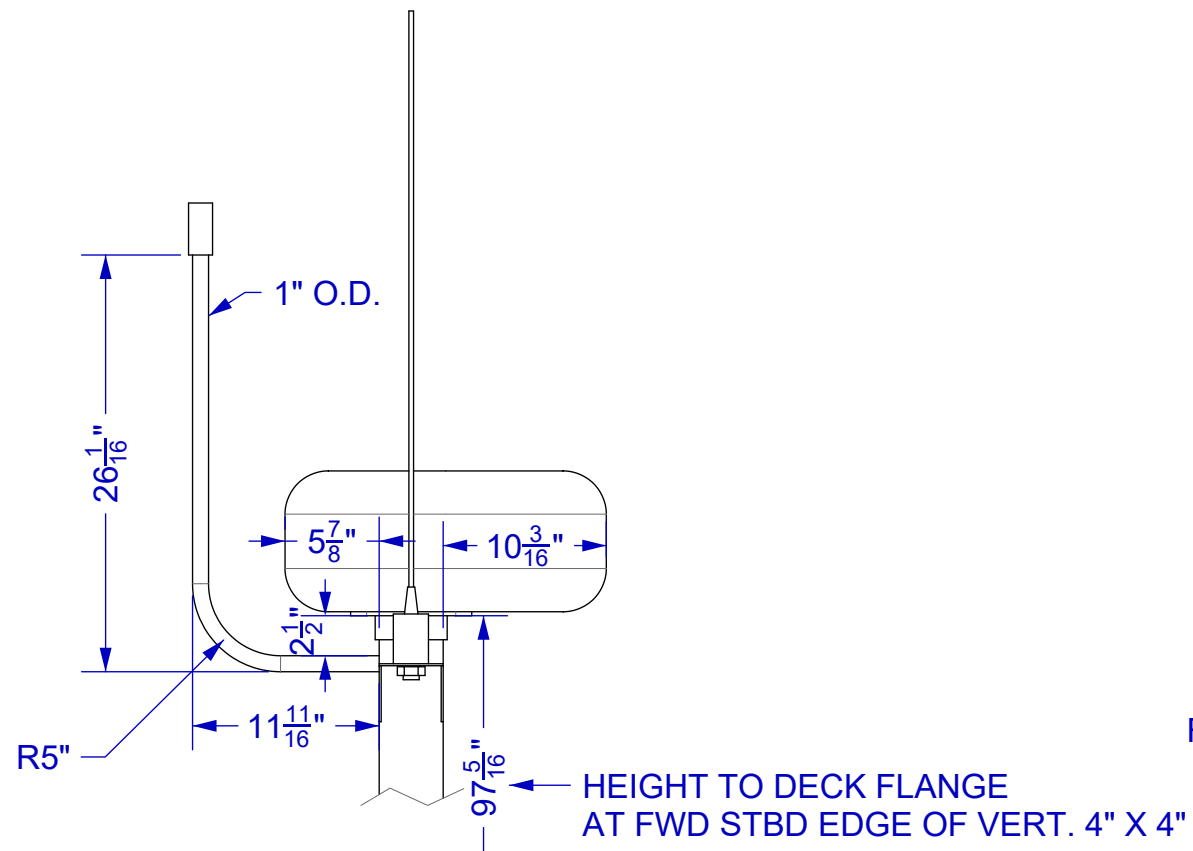

PEDESTAL PLATE FOR SIMRAD HALO20 RADAR
 1/4" ALUM. 5052
 (HIDDEN LINES)

SIGNAL MATE LED ANCHOR LIGHT
 DEFENDER.COM PART NO. 3NM360WP
 WITH 1" POLE MOUNT ADAPTER
 (PART NO. PADPT1)

STINGER
 1" O.D. ALUM. TUBE
 (NOT SCH40 NOMINAL 1")

SHAKESPEARE 5215-AIS SQUATTY BODY
 36" VHF-AIS ANTENNA WHIP
 (X2)

SIMRAD HALO20 RADAR

ANTENNA WINGS
 4" X 4" X 1/8" (OR 3/16") ALUM. 6061 SQ TUBE
 LOWER FACE CUT AWAY, 2" RADII AT ENDS

EXIST. 4" X 4" X 3/16" ALUM. 6061 SQ TUBE

HEIGHT TO DECK FLANGE
 AT FWD STBD EDGE OF VERT. 4" X 4"

PRELIMINARY

SOLANDER 38
AFT STBD MAST
INSTRUMENTS & STRUCTURE OVERVIEW
 1"=1'-0" / 11" X 17"
 HJN 12/19/25
 SHEET 1 OF 2