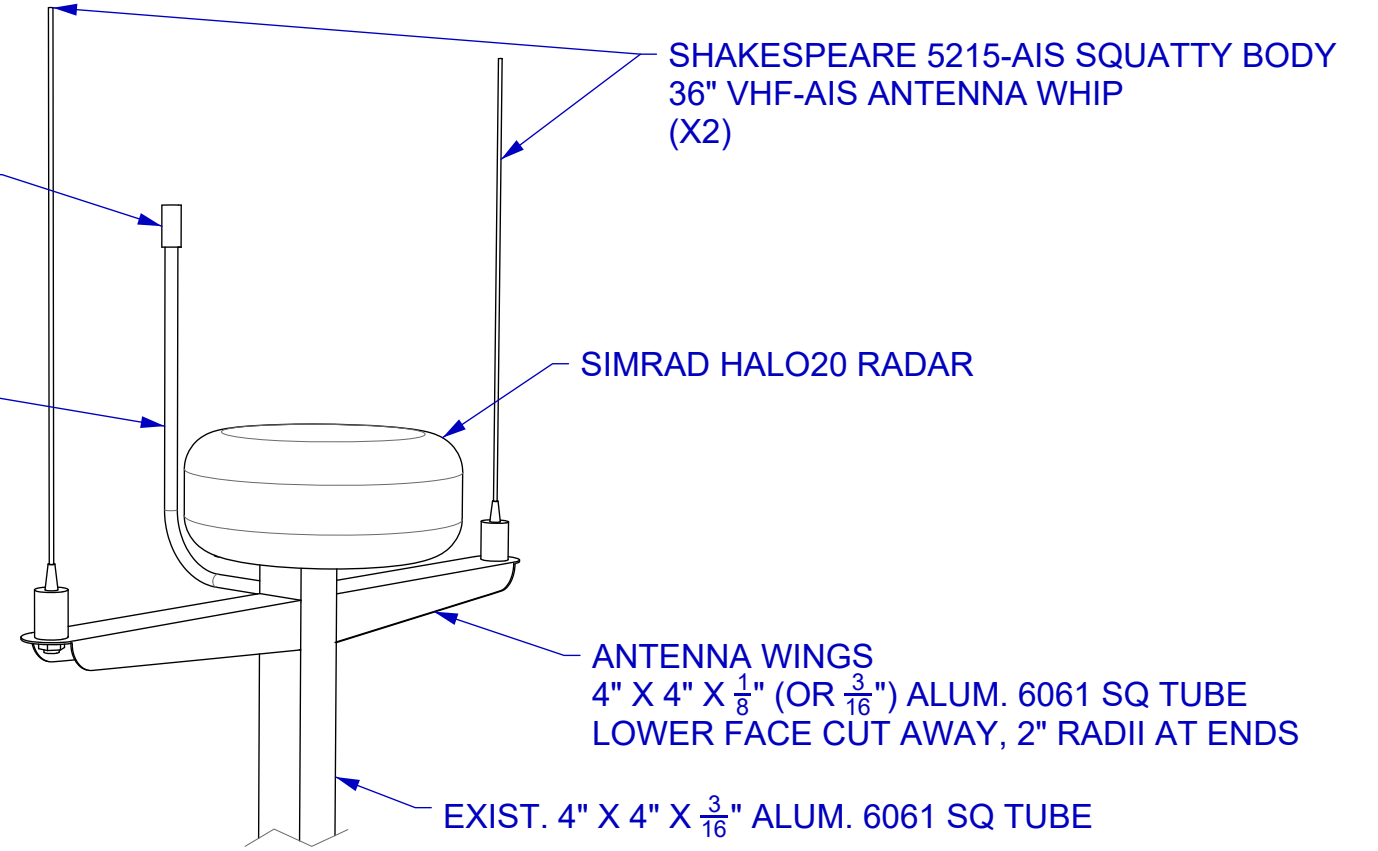

PEDESTAL PLATE FOR SIMRAD HALO20 RADAR
 1/4" ALUM. 5052
 (HIDDEN LINES)

SIGNAL MATE LED ANCHOR LIGHT
 DEFENDER.COM PART NO. 3NM360WP
 WITH 1" POLE MOUNT ADAPTER
 (PART NO. PADPT1)

STINGER
 1" O.D. ALUM. TUBE
 (NOT SCH40 NOMINAL 1")

SHAKESPEARE 5215-AIS SQUATTY BODY
 36" VHF-AIS ANTENNA WHIP
 (X2)

SIMRAD HALO20 RADAR

ANTENNA WINGS
 4" X 4" X 1/8" (OR 3/16") ALUM. 6061 SQ TUBE
 LOWER FACE CUT AWAY, 2" RADII AT ENDS

EXIST. 4" X 4" X 3/16" ALUM. 6061 SQ TUBE

HEIGHT TO DECK FLANGE
 AT FWD STBD EDGE OF VERT. 4" X 4"

PRELIMINARY

SOLANDER 38
AFT STBD MAST
INSTRUMENTS & STRUCTURE OVERVIEW
 1"=1'-0" / 11" X 17"
 HJN 12/19/25
 SHEET 1 OF 2