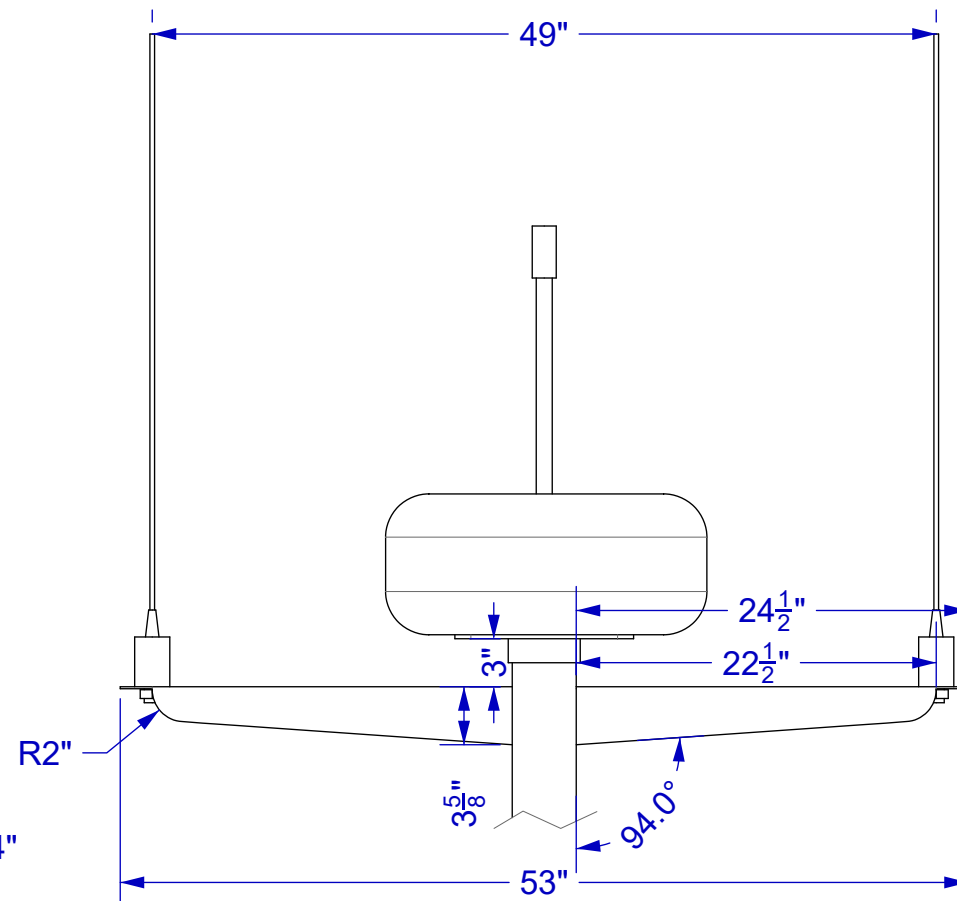

PEDESTAL PLATE FOR SIMRAD HALO20 RADAR
 1/4" ALUM. 5052
 (HIDDEN LINES)

SIGNAL MATE LED ANCHOR LIGHT
 DEFENDER.COM PART NO. 3NM360WP
 WITH 1" POLE MOUNT ADAPTER
 (PART NO. PADPT1)

STINGER
 1" O.D. ALUM. TUBE
 (NOT SCH40 NOMINAL 1")

SHAKESPEARE 5215-AIS SQUATTY BODY
 36" VHF-AIS ANTENNA WHIP
 (X2)

SIMRAD HALO20 RADAR

ANTENNA WINGS
 4" X 4" X 1/8" (OR 3/16") ALUM. 6061 SQ TUBE
 LOWER FACE CUT AWAY, 2" RADII AT ENDS

EXIST. 4" X 4" X 3/16" ALUM. 6061 SQ TUBE

HEIGHT TO DECK FLANGE
 AT FWD STBD EDGE OF VERT. 4" X 4"

PRELIMINARY

SOLANDER 38
AFT STBD MAST
INSTRUMENTS & STRUCTURE OVERVIEW
 1"=1'-0" / 11" X 17"
 HJN 12/19/25
 SHEET 1 OF 2